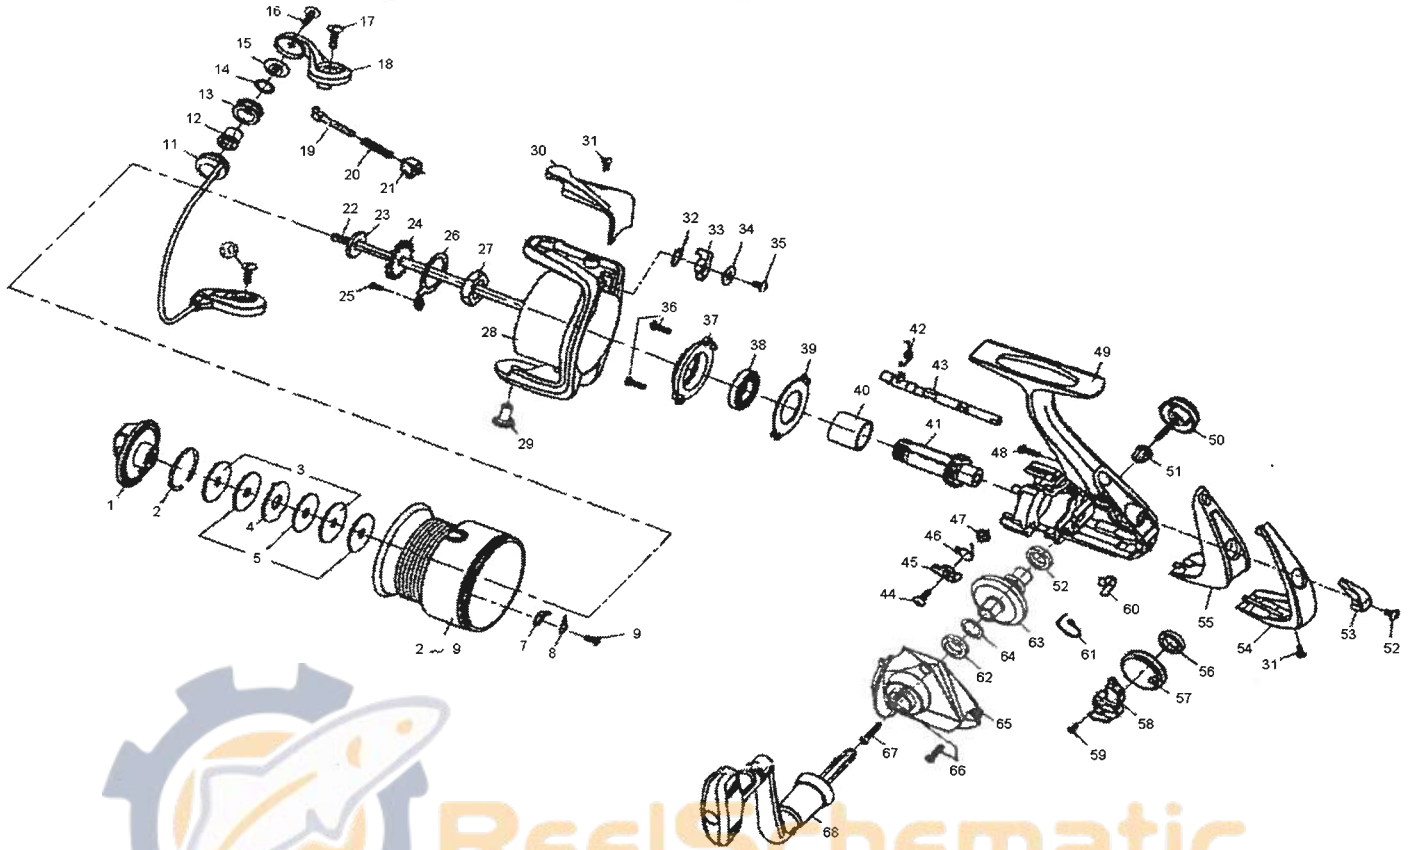

SPINNING REEL SWEEPFIRE3500A/4000A

Key No.	Parts No.	Parts Name	Key No.	Parts No.	Parts Name
1	W51-7601	DRAG KNOB ASSY	37	W44-0001	BEARING RET A
2	W33-5901	DRAG WASHER RET	38	W45-4001	BALL BEARING
3	W33-6002	KEY WASHER	39	W34-1101	BEARING RET
4	W33-6102	EARED WASHER	40	W42-4001	SPACING SLEEVE
5	W33-6202	DRAG WASHER	41	W47-0601	PINION GEAR
7	W30-1901	CLICK PAWL	42	W50-7501	A/R CAM SPRING A
8	W30-2101	CLICK SPRING	43	W34-2003	A/R CAM
9	W38-6101	A/R LEVER SCREW	44	W34-4301	A/R PAWL SCREW
2-9	W51-7701	SPOOL	45	W34-4202	A/R PAWL
10	W33-9001	BAIL ARM SCREW	46	W50-4401	A/R PAWL SPRING
11	W33-7912	BAIL	47	W34-4101	A/R PAWL COLLAR
12	W34-5202	LINE ROLLER BUSHING	48	W34-2102	REAR COVER A SCREW
13	W33-8404	LINE ROLLER	49	W51-8902	BODY
14	W30-6101	LINE ROLLER WASHER A	50	W48-7301	HANDLE LOCK SCREW
15	W33-8202	LINE ROLLER COLLAR	51	W34-4702	HANDLE COLLAR
16	W33-8301	LINE ROLLER SCREW	52	W34-2501	A/R LEVER SCREW
17	W33-8401	BAIL ARM SCREW	53	W46-7901	A/R LEVER
18	W51-5702	BAIL ARM	54	W45-4601	REAR COVER B
19	W33-8702	BAIL SPRING SHAFT	55	W51-6102	REAR COVER A
20	W33-8802	BAIL SPRING	56	W44-1001	OSC GEAR COLLAR
21	W33-8901	BAIL SPRING HOLDER	57	W34-2703	OSC GEAR
22	W33-9206	MAIN SHAFT	58	W34-2803	OSC SLIDER
23	W45-3601	MAIN SHAFT WASHER	59	W34-2901	OSC SLIDER SCREW
24	W33-9402	CLICK GEAR	60	W34-4001	A/R CAM SPRING B
25	W33-9101	ROTOR NUT HOLD PLT SCREW	61	W34-3902	A/R PAWL SPRING A
26	W33-9501	ROTOR NUT HOLD PLT	62	W51-7901	DRIVE GEAR BUSHING
27	W33-9601	ROTOR NUT	63	W34-3802	DRIVE GEAR
28	W51-5802	ROTOR	64	W34-3701	DRIVE GEAR WASHER
29	W34-0201	BAIL HOLDER NUT	65	W51-6202	SIDE COVER
30	W51-7801	BAIL SPRING COVER	66	W34-3201	SIDE COVER SCREW A
31	W34-0401	BAIL SPRING COVER SCREW	67	W34-3101	SIDE COVER SCREW B
32	W34-0501	BAIL TRIP LEVER SPRING			
33	W34-0602	BAIL TRIP LEVER			
34	W45-3801	BAIL TRIP LEVER WASHER			
35	W34-0703	BAIL TRIP LEVER SCREW			
36	W34-0701	BEARING RET A SCREW			

SW4000A Special parts

Key No.	Parts No.	Parts Name
2-9	W51-8101	SPOOL